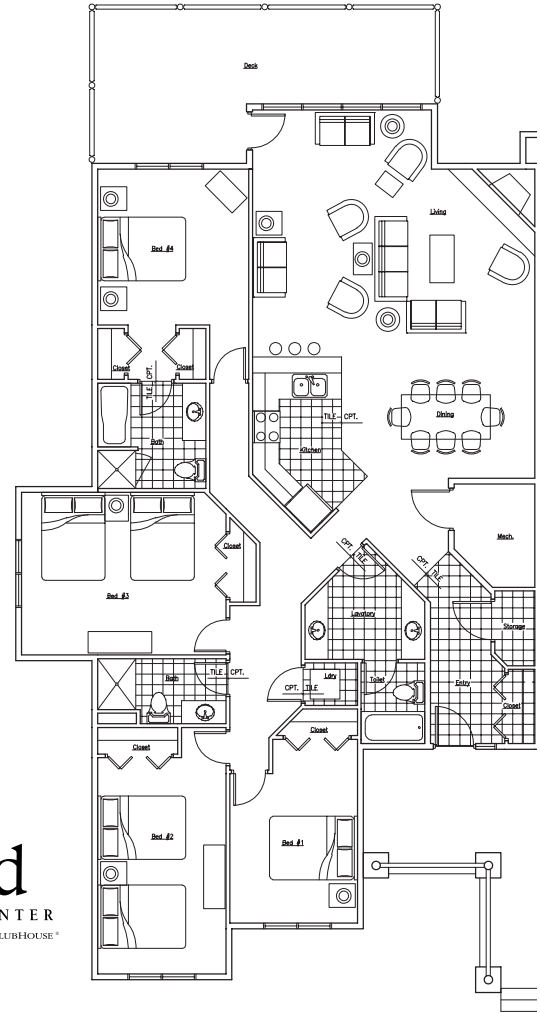

FAMILY TOWNHOMES

AT ARROWWOOD RESORT & CONFERENCE CENTER

Now Available for Rent or Purchase

Arrowwood
RESORT & CONFERENCE CENTER
by CLUBHOUSE®

2100 Arrowwood Lane NW
Alexandria, MN 56308
320-762-1124
1-866-FUN-LAND
www.arrowwoodresort.com

3 BEDROOM FAMILY TOWNHOME

1,822 Sq Ft. Lakeview Townhouses with 3 Bedrooms, 3 Baths, Great Room with Fireplace and Sofa Sleeper, Large Deck or Patio, Dining Area, Full Kitchen with Large Refrigerator, Microwave, Stove, Washer and Dryer, 4 TV's, Whirlpool Tub, Community Grilling Area and Bonfire Pit. Maximum Occupants 10 People.

4 BEDROOM FAMILY TOWNHOME

2,118 Sq. Ft. Lakeview Townhouses with 4 Bedrooms, 3 Baths, Great Room with Fireplace and Sofa Sleeper, Large Deck or Patio, Dining Area, Full Kitchen with Large Refrigerator, Microwave, Stove, Washer and Dryer, 5 TV's, Whirlpool Tub, Community Grilling Area and Bonfire Pit. Maximum Occupants 12 People.

- Specific amenities may vary and some units are connecting.
- Check-in time is 4:30 p.m. Check-out time is 11:00 a.m.
- Early check-outs are responsible for the entire period of your stay.
- A minimum length stay may apply during peak periods.
- All townhouses are non-smoking.

• Cancellation Policy

If you cancel your reservation 30 days prior to your scheduled arrival, your deposit will be refunded less a $25.00 processing fee. If your reservation is cancelled less than 15 days prior to your scheduled arrival, you will be charged for the entire reservation. "No Shows" will be released at 8:00 a.m. the day following your reservations.

If you would like additional information on rates and availability, please call the Arrowwood Resort and Conference Center Sales Department at 320-762-1124.