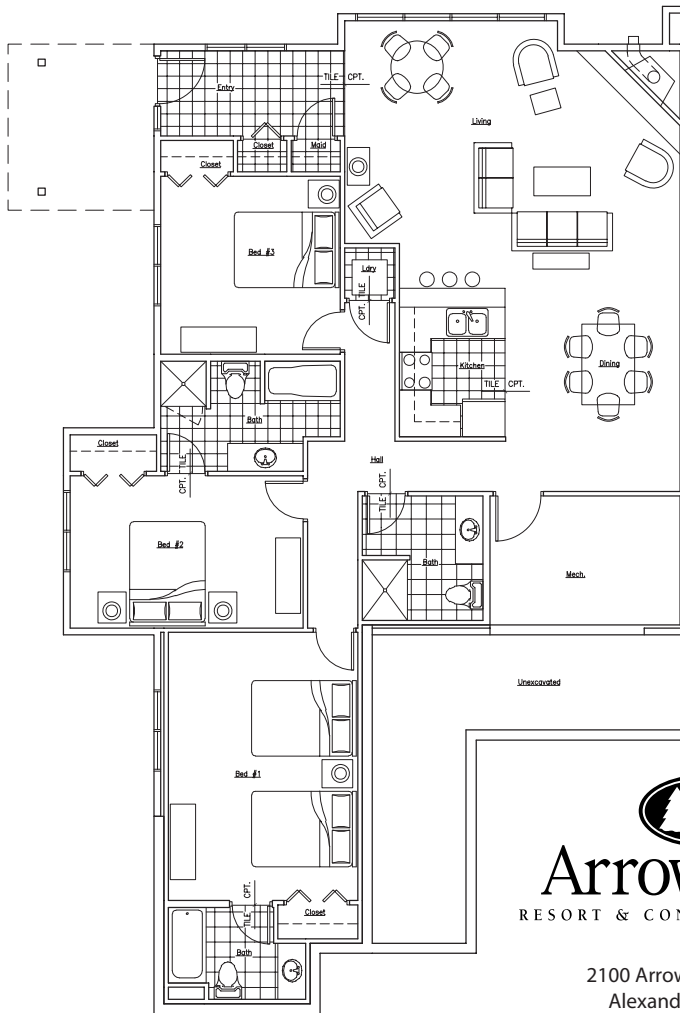

FAMILY TOWNHOMES

AT ARROWWOOD RESORT & CONFERENCE CENTER

Now Available for Rent or Purchase

Arrowwood
RESORT & CONFERENCE CENTER
by CLUBHOUSE®

2100 Arrowwood Lane NW
Alexandria, MN 56308
320-762-1124
1-866-FUN-LAND
www.arrowwoodresort.com

3 BEDROOM FAMILY TOWNHOME

1,822 Sq Ft. Lakeview Townhouses with 3 Bedrooms, 3 Baths, Great Room with Fireplace and Sofa Sleeper, Large Deck or Patio, Dining Area, Full Kitchen with Large Refrigerator, Microwave, Stove, Washer and Dryer, 4 TV's, Whirlpool Tub, Community Grilling Area and Bonfire Pit. Maximum Occupants 10 People.

4 BEDROOM FAMILY TOWNHOME

2,118 Sq. Ft. Lakeview Townhouses with 4 Bedrooms, 3 Baths, Great Room with Fireplace and Sofa Sleeper, Large Deck or Patio, Dining Area, Full Kitchen with Large Refrigerator, Microwave, Stove, Washer and Dryer, 5 TV's, Whirlpool Tub, Community Grilling Area and Bonfire Pit. Maximum Occupants 12 People.

- Specific amenities may vary and some units are connecting.
- Check-in time is 4:30 p.m. Check-out time is 11:00 a.m.
- Early check-outs are responsible for the entire period of your stay.
- A minimum length stay may apply during peak periods.
- All townhouses are non-smoking.

• Cancellation Policy

If you cancel your reservation 30 days prior to your scheduled arrival, your deposit will be refunded less a $25.00 processing fee. If your reservation is cancelled less than 15 days prior to your scheduled arrival, you will be charged for the entire reservation. "No Shows" will be released at 8:00 a.m. the day following your reservations.

If you would like additional information on rates and availability, please call the Arrowwood Resort and Conference Center Sales Department at 320-762-1124.